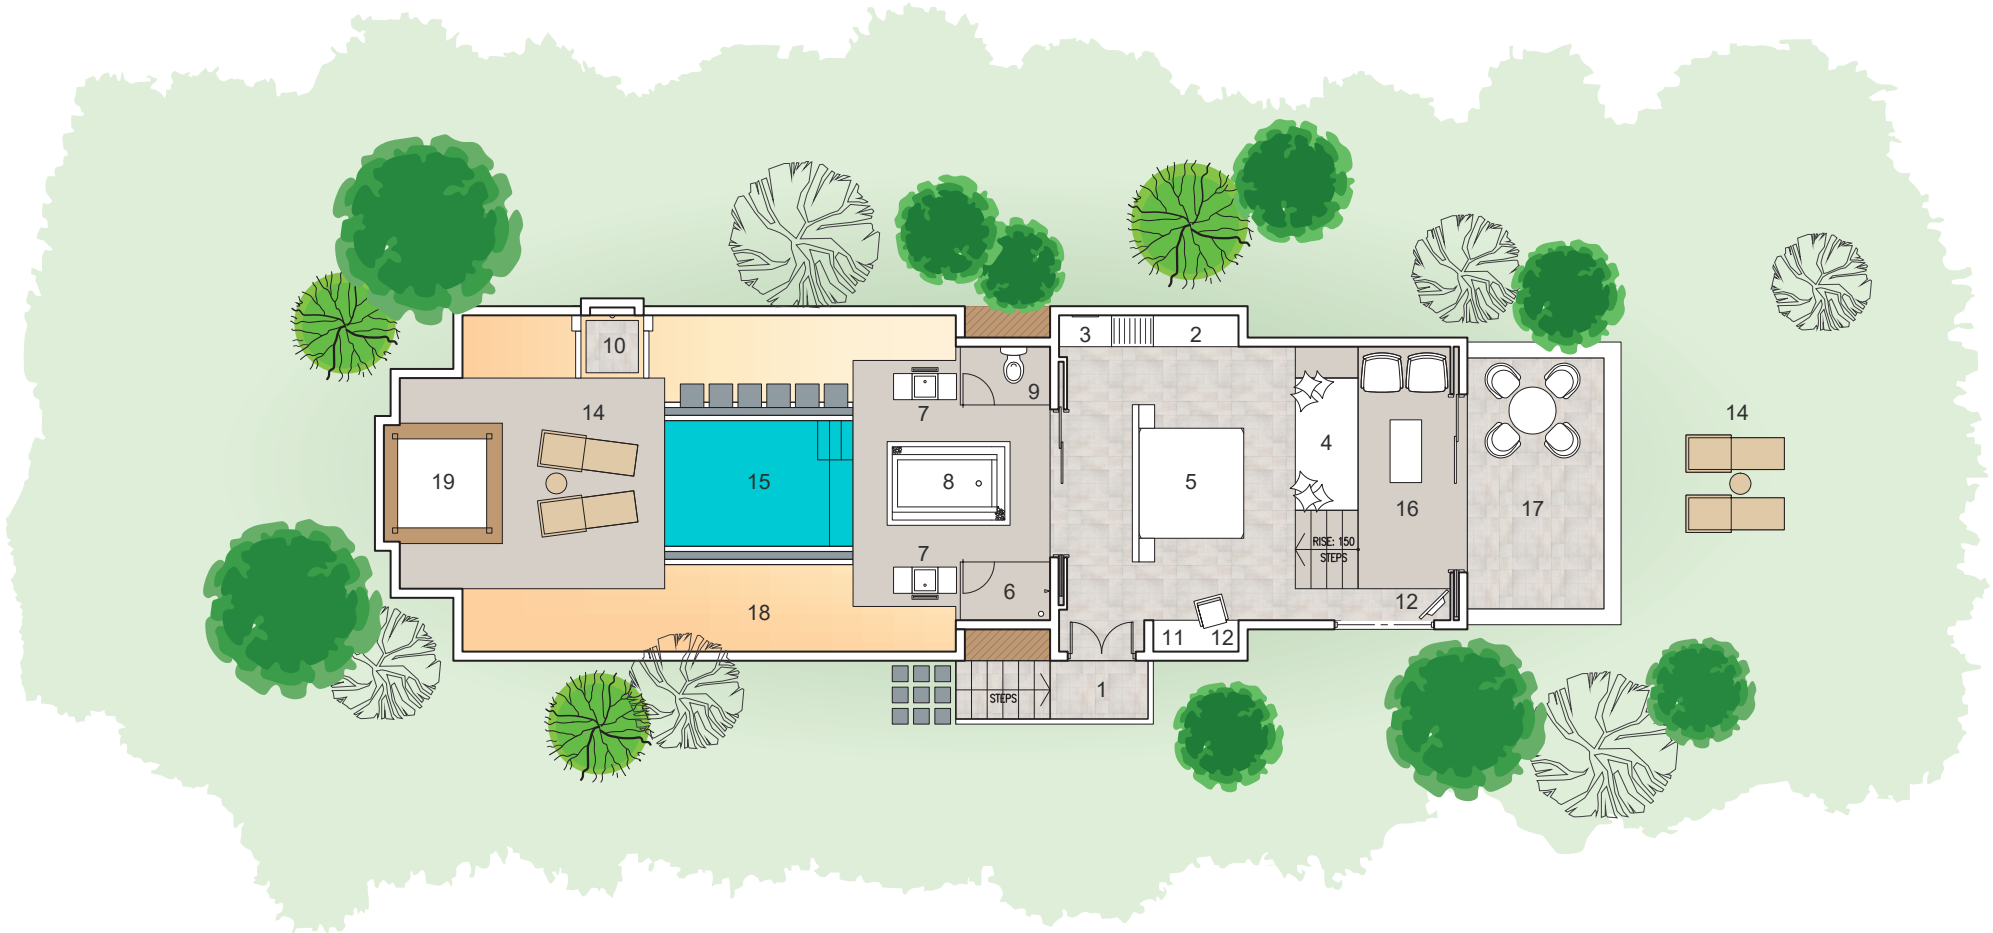

SUN AQUA SULTAN SUITE

- | | | | |
|------------|-------------------|-------------|--------------|
| 1 Entrance | 6 Shower | 11 Mini-bar | 16 Sitting |
| 2 Wardrobe | 7 Vanity | 12 Desk | 17 Veranda |
| 3 Dresser | 8 Bath Tub | 13 TV | 18 Courtyard |
| 4 Day Bed | 9 WC | 14 Sun Bed | 19 Sala |
| 5 Bed | 10 Outdoor Shower | 15 Pool | |