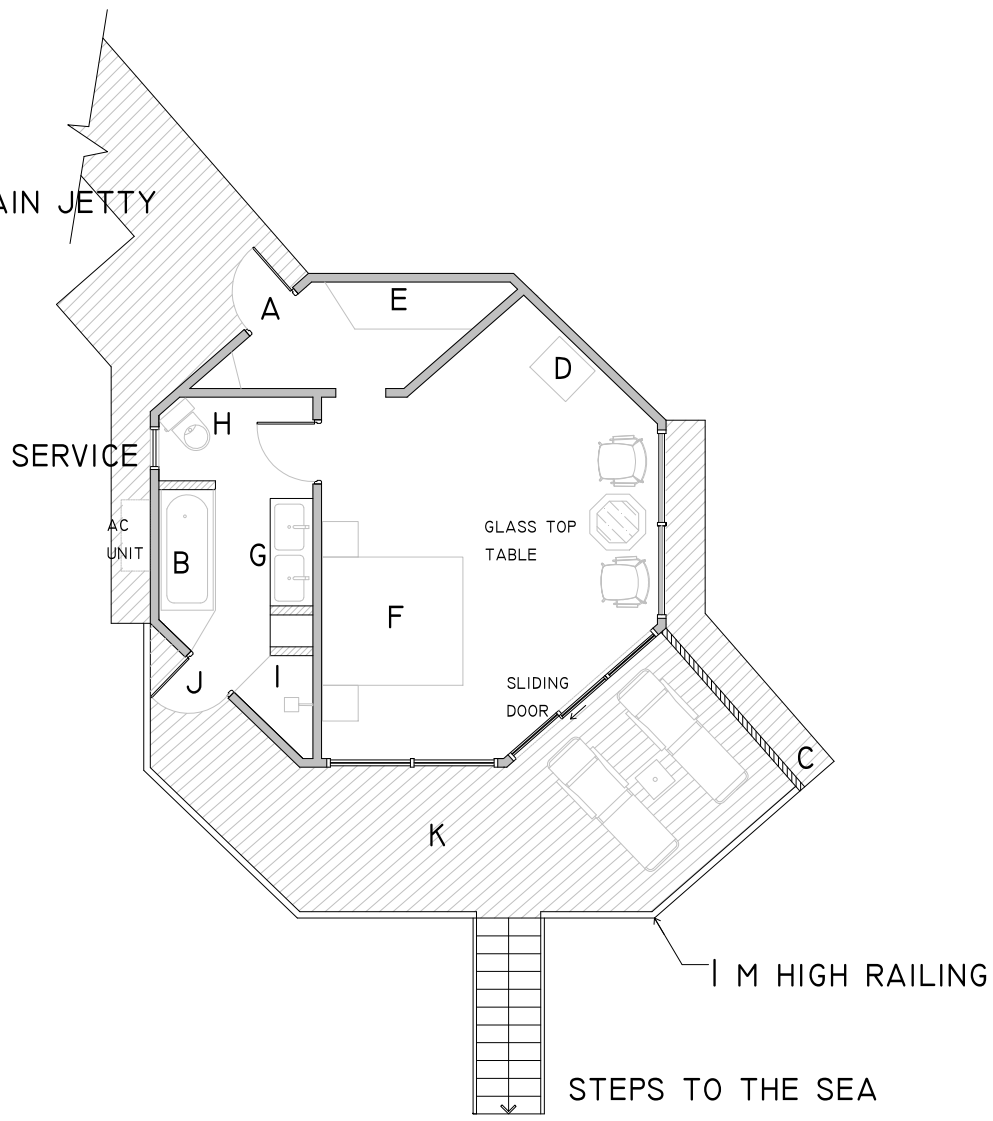

WALKWAY TO MAIN JETTY

- A MAIN ENTRANCE
- B BATHTUB
- C PRIVACY SCREEN
- D T/V & MINI BAR
- E LUGGAGE / WARDROBE
- F BED
- G VANITY
- H WC
- I SHOWER
- J WET ENTRANCE
- K DECK

WATER BUNGALOW FLOOR PLAN